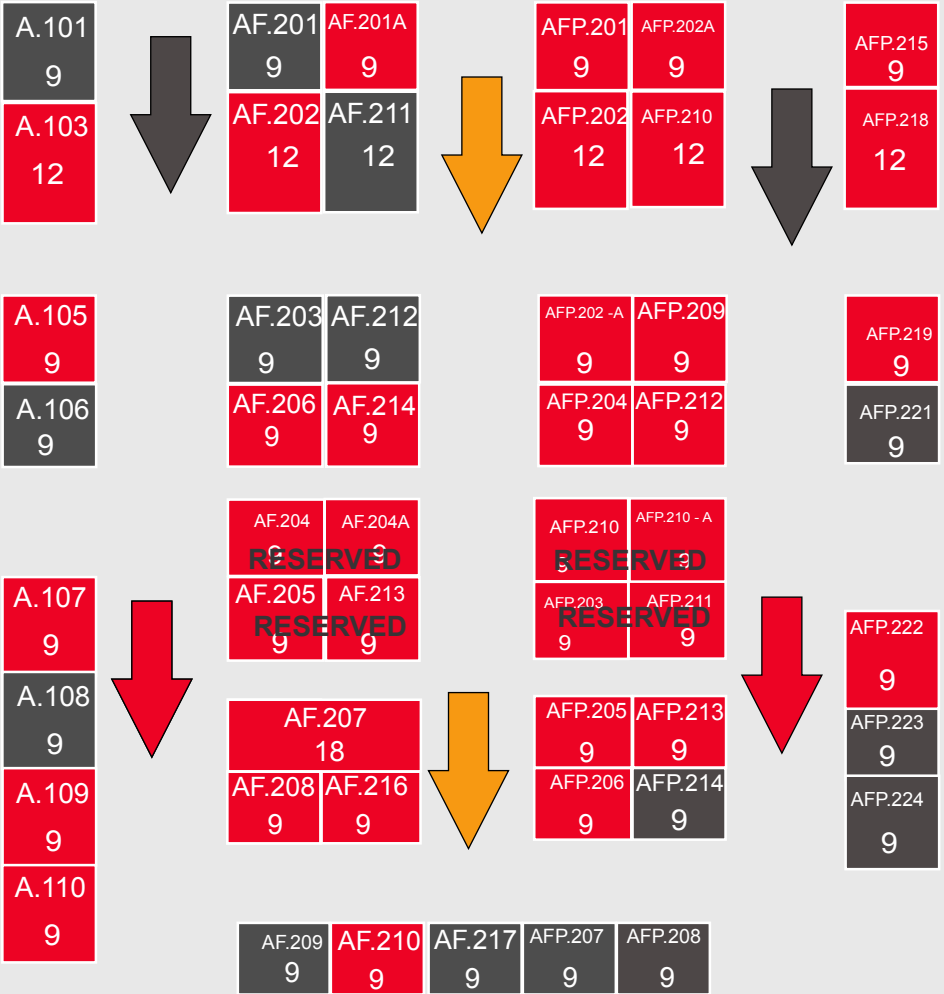

- FLOOR PLAN IS SUBJECT TO CHANGE
- FLOOR PLAN IS INDICATIVE AND NOT DRAWN TO SCALE

REGISTRATION

AVAILABLE BOOKED

In conjunction with
FoodBev & PackPrint

ENTRANCE / EXIT

ACCESS DOORS

ACCESS DOORS

EXIT